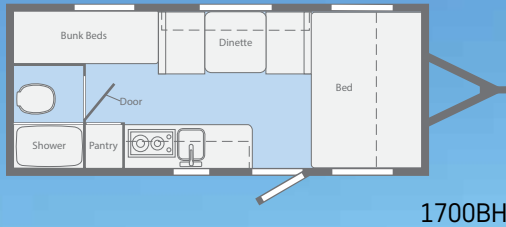

FLOORPLANS, SPECIFICATIONS, EXTERIOR COLORS

FLOORPLANS