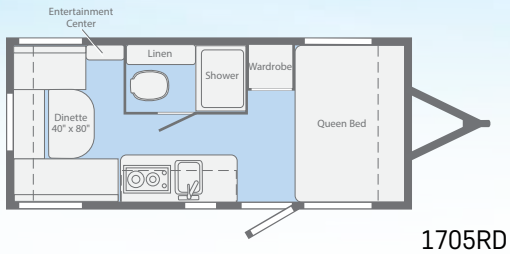

FLOORPLANS, SPECIFICATIONS, EXTERIOR COLORS

FLOORPLANS