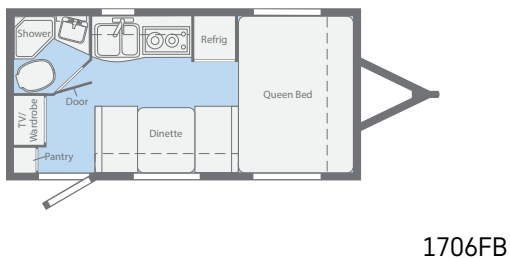

FLOORPLANS, SPECIFICATIONS, EXTERIOR COLORS

FLOORPLANS