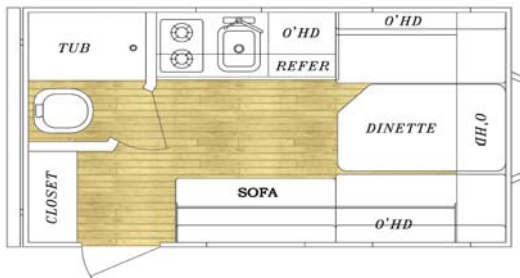

### 14 RBC

Length	17'2"	Carrying Capacity	1050
Width	84"	Hitch Weight	220
Exterior Height	8'11"	Dry Weight	2230
Interior Height	6'4"		

### 16 BHC

Length	18'7"	Carrying Capacity	970
Width	84"	Hitch Weight	220
Exterior Height	8'11"	Dry Weight	2310
Interior Height	6'4"		