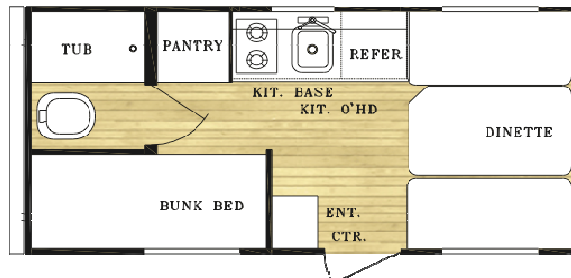

## Super Lite

### 14 RBC

Length	17'2"	Carrying Capacity	1050
Width	84"	Hitch Weight	220
Exterior Height	8'11"	Dry Weight	2230
Interior Height	6'4"		

### 16 BHC

Length	18'7"	Carrying Capacity	970
Width	84"	Hitch Weight	220
Exterior Height	8'11"	Dry Weight	2310
Interior Height	6'4"		