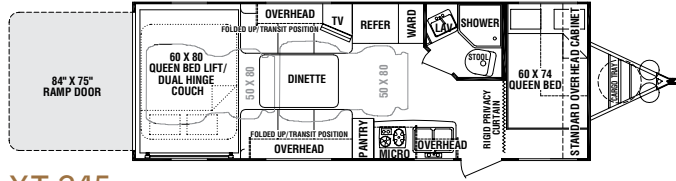

XT-245

Exterior Features

SPECIFICATIONS	XT-276	XT-275	XT-245	XT-200	XT-190
Exterior Length	30'	30'	27'6"	24'	19'9"
Exterior Width	8'	8'	8'	8'	8'
Exterior Height w/ A/C	10'2"	10'2"	10'	10'	9'10"
Interior Height	6'4" to 7'2"	6'4" to 7'2"	6'4"	6'4"	6'4"
Bed Size	60"x74" 60"x80"	60"x74" 60"x80"	60"x74"	60"x80"	60"x74"
Dinette Bed Size	41"x81"	N/A	N/A	N/A	N/A
Sofa Size	N/A	70"	(2) 68"	(2) 68"	68"
Axle Weight (lbs.)	4,240	4,245	3,885	3,430	2,980
Hitch Weight (lbs.)	870	835	765	765	425
Dry Weight (lbs.)	5,110	5,080	4,650	4,195	3,405
GVWR (lbs.)	7,870	7,835	7,765	7,765	6,025
Cargo Capacity (lbs.)	2,760	2,755	3,115	3,570	2,620
Fresh Tank (gal.)	36	36	36	36	35
Gray Tank (gal.)	43	43	40	40	40
Black Tank (gal.)	38	38	38	25	40
LP Bottle (lbs.)	60	60	60	60	60
Power Conv. (amps)	55	55	55	55	55
Elec. Ign. Furn. (BTU)	20K	20K	20K	20K	20K

*Cargo capacity does not include weight of water or LP gas.

NOTE: Weights are approximate and based on standard features. Optional equipment is not included. Cruiser RV, LLC constantly strives to improve its product. All specifications are subject to change without notice or obligation.

See your local Cruiser RV dealer today to review a current model.

Cruiser RV, LLC

7805 North SR 9 • PO Box 130 • Howe, IN 46746
Ph 260-562-3500 • Fax 260-562-2210
Toll Free 866-277-5630

www.cruiserrv.com

Your Dealer _____