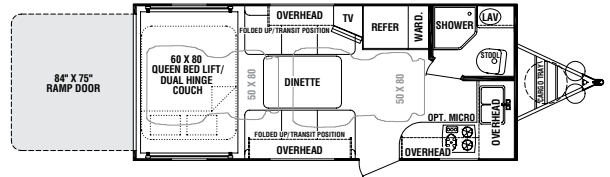

XT-200

Exterior Features

SPECIFICATIONS	XT-276	XT-275	XT-245	XT-200	XT-190
Exterior Length	30'	30'	27'6"	24'	19'9"
Exterior Width	8'	8'	8'	8'	8'
Exterior Height w/ A/C	10'2"	10'2"	10'	10'	9'10"
Interior Height	6'4" to 7'2"	6'4" to 7'2"	6'4"	6'4"	6'4"
Bed Size	60"x74" 60"x80"	60"x74" 60"x80"	60"x74"	60"x80"	60"x74"
Dinette Bed Size	41"x81"	N/A	N/A	N/A	N/A
Sofa Size	N/A	70"	(2) 68"	(2) 68"	68"
Axle Weight (lbs.)	4,240	4,245	3,885	3,430	2,980
Hitch Weight (lbs.)	870	835	765	765	425
Dry Weight (lbs.)	5,110	5,080	4,650	4,195	3,405
GVWR (lbs.)	7,870	7,835	7,765	7,765	6,025
Cargo Capacity (lbs.)	2,760	2,755	3,115	3,570	2,620
Fresh Tank (gal.)	36	36	36	36	35
Gray Tank (gal.)	43	43	40	40	40
Black Tank (gal.)	38	38	38	25	40
LP Bottle (lbs.)	60	60	60	60	60
Power Conv. (amps)	55	55	55	55	55
Elec. Ign. Furn. (BTU)	20K	20K	20K	20K	20K

*Cargo capacity does not include weight of water or LP gas.

NOTE: Weights are approximate and based on standard features. Optional equipment is not included. Cruiser RV, LLC constantly strives to improve its product. All specifications are subject to change without notice or obligation.

See your local Cruiser RV dealer today to review a current model.

Cruiser RV, LLC

7805 North SR 9 • PO Box 130 • Howe, IN 46746
Ph 260-562-3500 • Fax 260-562-2210
Toll Free 866-277-5630

www.cruiserrv.com

Your Dealer _____