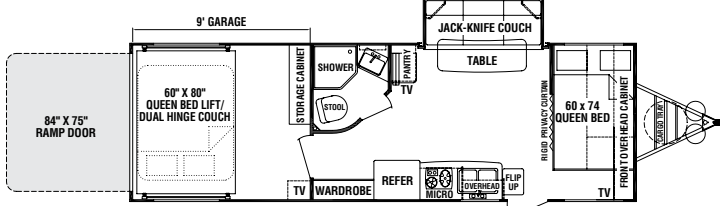

XT-275

Exterior Features

SPECIFICATIONS	XT-276	XT-275	XT-245	XT-200	XT-190
Exterior Length	30'	30'	27'6"	24'	19'9"
Exterior Width	8'	8'	8'	8'	8'
Exterior Height w/ A/C	10'2"	10'2"	10'	10'	9'10"
Interior Height	6'4" to 7'2"	6'4" to 7'2"	6'4"	6'4"	6'4"
Bed Size	60"x74" 60"x80"	60"x74" 60"x80"	60"x74"	60"x80"	60"x74"
Dinette Bed Size	41"x81"	N/A	N/A	N/A	N/A
Sofa Size	N/A	70"	(2) 68"	(2) 68"	68"
Axle Weight (lbs.)	4,240	4,245	3,885	3,430	2,980
Hitch Weight (lbs.)	870	835	765	765	425
Dry Weight (lbs.)	5,110	5,080	4,650	4,195	3,405
GVWR (lbs.)	7,870	7,835	7,765	7,765	6,025
Cargo Capacity (lbs.)	2,760	2,755	3,115	3,570	2,620
Fresh Tank (gal.)	36	36	36	36	35
Gray Tank (gal.)	43	43	40	40	40
Black Tank (gal.)	38	38	38	25	40
LP Bottle (lbs.)	60	60	60	60	60
Power Conv. (amps)	55	55	55	55	55
Elec. Ign. Furn. (BTU)	20K	20K	20K	20K	20K

*Cargo capacity does not include weight of water or LP gas.

NOTE: Weights are approximate and based on standard features. Optional equipment is not included. Cruiser RV, LLC constantly strives to improve its product. All specifications are subject to change without notice or obligation.

See your local Cruiser RV dealer today to review a current model.

Cruiser RV, LLC

7805 North SR 9 • PO Box 130 • Howe, IN 46746
Ph 260-562-3500 • Fax 260-562-2210
Toll Free 866-277-5630

www.cruiserrv.com

Your Dealer _____