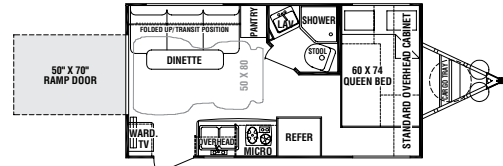

XT-190

Exterior Features

SPECIFICATIONS	XT-276	XT-275	XT-245	XT-200	XT-190
Exterior Length	30'	30'	27'6"	24'	19'9"
Exterior Width	8'	8'	8'	8'	8'
Exterior Height w/ A/C	10'2"	10'2"	10'	10'	9'10"
Interior Height	6'4" to 7'2"	6'4" to 7'2"	6'4"	6'4"	6'4"
Bed Size	60"x74" 60"x80"	60"x74" 60"x80"	60"x74"	60"x80"	60"x74"
Dinette Bed Size	41"x81"	N/A	N/A	N/A	N/A
Sofa Size	N/A	70"	(2) 68"	(2) 68"	68"
Axle Weight (lbs.)	4,240	4,245	3,885	3,430	2,980
Hitch Weight (lbs.)	870	835	765	765	425
Dry Weight (lbs.)	5,110	5,080	4,650	4,195	3,405
GVWR (lbs.)	7,870	7,835	7,765	7,765	6,025
Cargo Capacity (lbs.)	2,760	2,755	3,115	3,570	2,620
Fresh Tank (gal.)	36	36	36	36	35
Gray Tank (gal.)	43	43	40	40	40
Black Tank (gal.)	38	38	38	25	40
LP Bottle (lbs.)	60	60	60	60	60
Power Conv. (amps)	55	55	55	55	55
Elec. Ign. Furn. (BTU)	20K	20K	20K	20K	20K

*Cargo capacity does not include weight of water or LP gas.

NOTE: Weights are approximate and based on standard features. Optional equipment is not included. Cruiser RV, LLC constantly strives to improve its product. All specifications are subject to change without notice or obligation.

See your local Cruiser RV dealer today to review a current model.

Cruiser RV, LLC

7805 North SR 9 • PO Box 130 • Howe, IN 46746
Ph 260-562-3500 • Fax 260-562-2210
Toll Free 866-277-5630

www.cruiserrv.com

Your Dealer _____