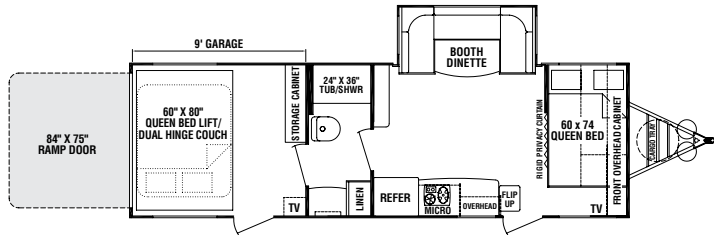

XT-276

Exterior Features

SPECIFICATIONS	XT-276	XT-275	XT-245	XT-200	XT-190
Exterior Length	30'	30'	27'6"	24'	19'9"
Exterior Width	8'	8'	8'	8'	8'
Exterior Height w/ A/C	10'2"	10'2"	10'	10'	9'10"
Interior Height	6'4" to 7'2"	6'4" to 7'2"	6'4"	6'4"	6'4"
Bed Size	60"x74" 60"x80"	60"x74" 60"x80"	60"x74"	60"x80"	60"x74"
Dinette Bed Size	41"x81"	N/A	N/A	N/A	N/A
Sofa Size	N/A	70"	(2) 68"	(2) 68"	68"
Axle Weight (lbs.)	4,240	4,245	3,885	3,430	2,980
Hitch Weight (lbs.)	870	835	765	765	425
Dry Weight (lbs.)	5,110	5,080	4,650	4,195	3,405
GVWR (lbs.)	7,870	7,835	7,765	7,765	6,025
Cargo Capacity (lbs.)	2,760	2,755	3,115	3,570	2,620
Fresh Tank (gal.)	36	36	36	36	35
Gray Tank (gal.)	43	43	40	40	40
Black Tank (gal.)	38	38	38	25	40
LP Bottle (lbs.)	60	60	60	60	60
Power Conv. (amps)	55	55	55	55	55
Elec. Ign. Furn. (BTU)	20K	20K	20K	20K	20K

*Cargo capacity does not include weight of water or LP gas.

NOTE: Weights are approximate and based on standard features. Optional equipment is not included. Cruiser RV, LLC constantly strives to improve its product. All specifications are subject to change without notice or obligation.

See your local Cruiser RV dealer today to review a current model.

Cruiser RV, LLC

7805 North SR 9 • PO Box 130 • Howe, IN 46746
Ph 260-562-3500 • Fax 260-562-2210
Toll Free 866-277-5630

www.cruiserrv.com

Your Dealer _____