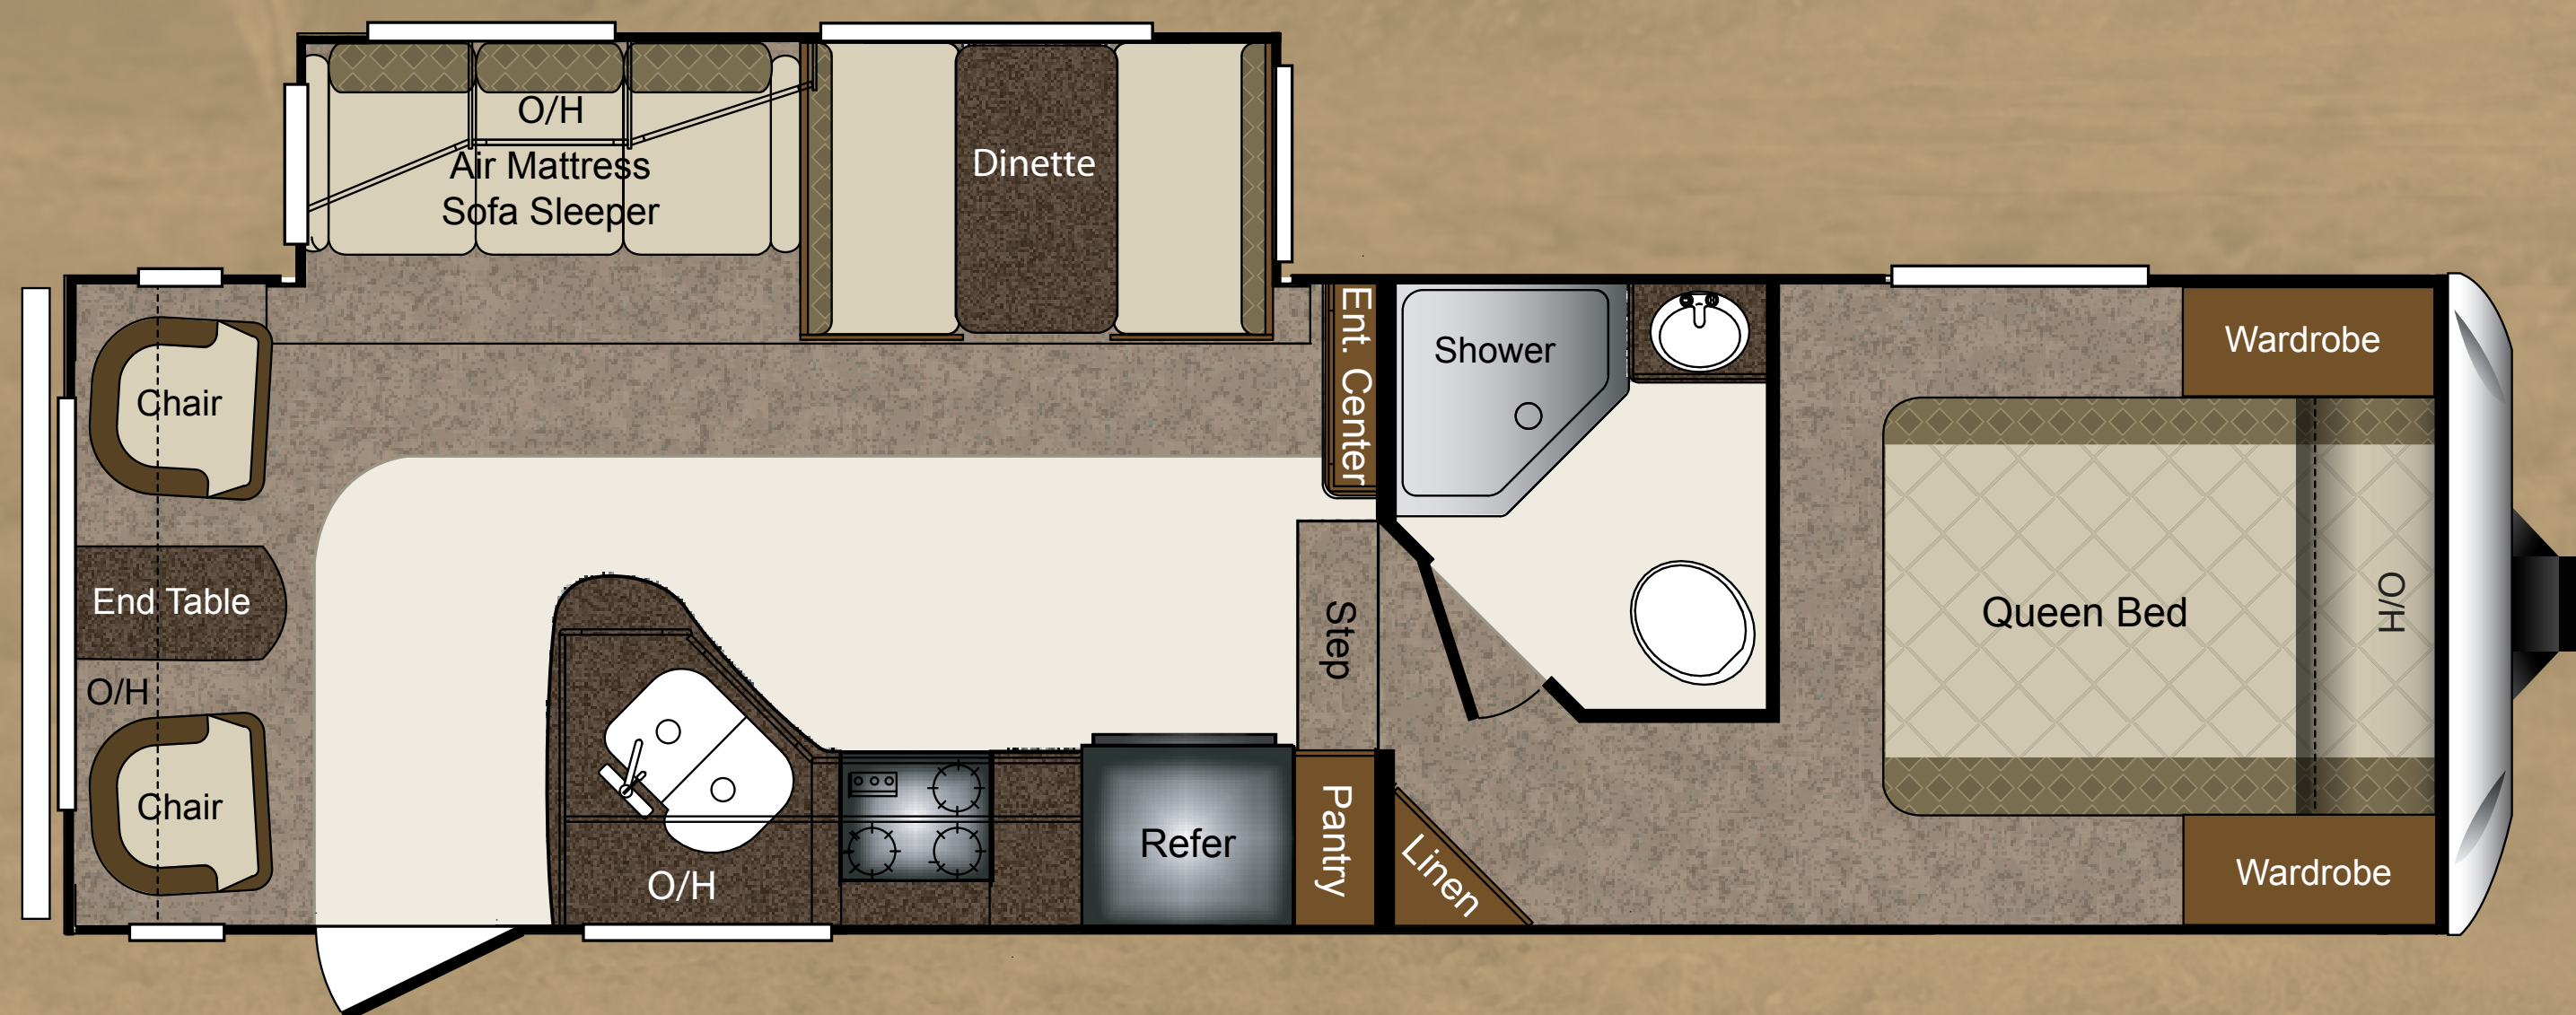

Super Lite Series
Laredo

www.keystone-laredo.com

By Keystone

Super Lite Series Fifth Wheel Floorplans

275 SBH

Lenth: 30' 8" Shipping Weight: 7125 lbs.

264 SRL

Lenth: 29' 9" Shipping Weight: TBD

268 SRE

Lenth: 29' 9" Shipping Weight: TBD