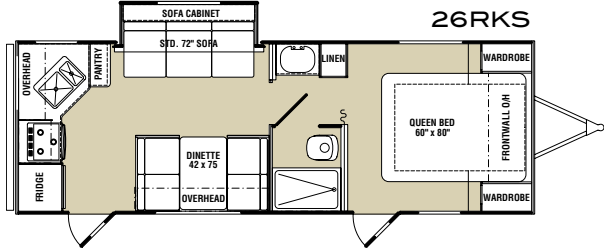

▶ 32RLS IN SLATE DECOR

**HIDE-A-BED SOFA WITH
AIR MATTRESS
(SUPER-SLIDES ONLY)**

**RUGGED I-BEAM FRAME WITH FLUSH
FLOOR SLIDE MECHANISM PROVIDES A
STRONG FOUNDATION**

AIR UNIT

REMOTE

OPTIONS

- 12 Volt Stereo with DVD Player
- A & E Awning
- A/C 13.5 BTU Ducted
- A/C 15.0 BTU Ducted
- AM/FM CD/DVD Player
- Bedroom Carpet and Pad
- Living Area Carpet and Pad
- Chair (28RLS Only)
- 30# Propane Tanks
- TV Antenna
- Free Standing Dinette (4 Chairs)
- Gas/Electric DSI Water Heater
- Microwave
- Carrier A/C with Remote Control
- Outside Shower
- Oven with 3 Burner Range
- Roof Ladder
- RVQ Grill
- Safety Glass
- Sink Covers (2)
- Spare Tire/Carrier/Cover
- Stove Cover
- Stabilizer Jacks
- 5.1 AM/FM/CD/DVD Player with 5 Speakers
- Hide-A-Bed Sofa with Air Mattress (Super-Slides Only)

**5" ROOF TRUSS WITH DUCTED AC
AND WALKABLE DECKING**

SPECIFICATIONS

SPECIFICATIONS	19FS	26RKS	26BHS	27BH	27RBS	28RLS	30QBHS	31BHDS	32RLS
Length	22'6"	27'5"	29'	29'2"	29'5"	30'3"	33'10"	34'8"	34'6"
Width (without awning)	96"	96"	96"	96"	96"	96"	96"	96"	96"
*Hitch Dry Weight (Appro.)	480	526	600	539	736	625	733	816	580
*Axle Dry Weight (Appro.)	3264	4000	4612	3992	4712	4964	5674	5874	6232
GVWR (Lbs.)	7480	7526	7600	7539	10896	7625	10893	10976	10740
Total Dry Weight (Lbs.)	3744	4526	5212	4531	5448	5589	6407	6690	6812
Load Capacity (Lbs.)	3736	3000	2388	3008	5448	2036	4486	4286	3928
Tire Size	ST205/75 14C	ST205/75 14C	ST205/75 14C	ST205/75 14C	ST225/75 15D	ST205/75 14C	ST225/75/15D	ST225/75 15D	ST225/75 15D
Fresh Water Tank (Gallons)	40	40	40	40	40	40	40	40	40
Gray Water (Gallons)	40	40	40	40	40	40	40	40	80
Black Water (Gallons)	40	40	40	40	40	40	40	40	40
Unit Height	10'5"	10'5"	11'3"	10'5"	11'3"	11'3"	11'3"	11'3"	11'3"