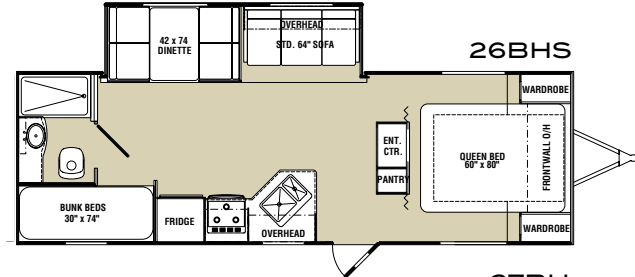

▶ 32RLS IN SLATE DECOR

**HIDE-A-BED SOFA WITH
AIR MATTRESS
(SUPER-SLIDES ONLY)**

**RUGGED I-BEAM FRAME WITH FLUSH
FLOOR SLIDE MECHANISM PROVIDES A
STRONG FOUNDATION**

AIR UNIT

REMOTE

OPTIONS

- 12 Volt Stereo with DVD Player
- A & E Awning
- A/C 13.5 BTU Ducted
- A/C 15.0 BTU Ducted
- AM/FM CD/DVD Player
- Bedroom Carpet and Pad
- Living Area Carpet and Pad
- Chair (28RLS Only)
- 30# Propane Tanks
- TV Antenna
- Free Standing Dinette (4 Chairs)
- Gas/Electric DSI Water Heater
- Microwave
- Carrier A/C with Remote Control
- Outside Shower
- Oven with 3 Burner Range
- Roof Ladder
- RVQ Grill
- Safety Glass
- Sink Covers (2)
- Spare Tire/Carrier/Cover
- Stove Cover
- Stabilizer Jacks
- 5.1 AM/FM/CD/DVD Player with 5 Speakers
- Hide-A-Bed Sofa with Air Mattress (Super-Slides Only)

**5" ROOF TRUSS WITH DUCTED AC
AND WALKABLE DECKING**

SPECIFICATIONS

SPECIFICATIONS	19FS	26RKS	26BHS	27BH	27RBS	28RLS	30QBHS	31BHDS	32RLS
Length	22'6"	27'5"	29'	29'2"	29'5"	30'3"	33'10"	34'8"	34'6"
Width (without awning)	96"	96"	96"	96"	96"	96"	96"	96"	96"
*Hitch Dry Weight (Appro.)	480	526	600	539	736	625	733	816	580
*Axle Dry Weight (Appro.)	3264	4000	4612	3992	4712	4964	5674	5874	6232
GVWR (Lbs.)	7480	7526	7600	7539	10896	7625	10893	10976	10740
Total Dry Weight (Lbs.)	3744	4526	5212	4531	5448	5589	6407	6690	6812
Load Capacity (Lbs.)	3736	3000	2388	3008	5448	2036	4486	4286	3928
Tire Size	ST205/75 14C	ST205/75 14C	ST205/75 14C	ST205/75 14C	ST225/75 15D	ST205/75 14C	ST225/75/15D	ST225/75 15D	ST225/75 15D
Fresh Water Tank (Gallons)	40	40	40	40	40	40	40	40	40
Gray Water (Gallons)	40	40	40	40	40	40	40	40	80
Black Water (Gallons)	40	40	40	40	40	40	40	40	40
Unit Height	10'5"	10'5"	11'3"	10'5"	11'3"	11'3"	11'3"	11'3"	11'3"