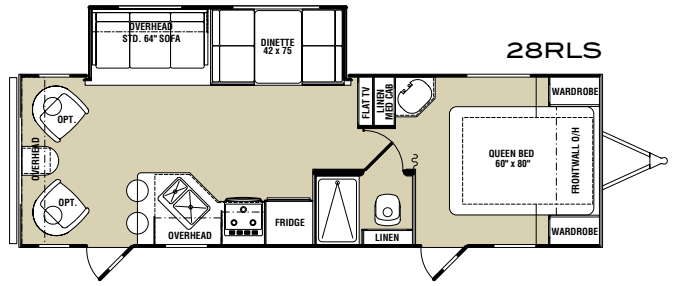

▶ 32RLS IN SLATE DECOR

**HIDE-A-BED SOFA WITH
AIR MATTRESS
(SUPER-SLIDES ONLY)**

**RUGGED I-BEAM FRAME WITH FLUSH
FLOOR SLIDE MECHANISM PROVIDES A
STRONG FOUNDATION**

AIR UNIT

REMOTE

OPTIONS

- 12 Volt Stereo with DVD Player
- A & E Awning
- A/C 13.5 BTU Ducted
- A/C 15.0 BTU Ducted
- AM/FM CD/DVD Player
- Bedroom Carpet and Pad
- Living Area Carpet and Pad
- Chair (28RLS Only)
- 30# Propane Tanks
- TV Antenna
- Free Standing Dinette (4 Chairs)
- Gas/Electric DSI Water Heater
- Microwave
- Carrier A/C with Remote Control
- Outside Shower
- Oven with 3 Burner Range
- Roof Ladder
- RVQ Grill
- Safety Glass
- Sink Covers (2)
- Spare Tire/Carrier/Cover
- Stove Cover
- Stabilizer Jacks
- 5.1 AM/FM/CD/DVD Player with 5 Speakers
- Hide-A-Bed Sofa with Air Mattress (Super-Slides Only)

**5" ROOF TRUSS WITH DUCTED AC
AND WALKABLE DECKING**

SPECIFICATIONS

SPECIFICATIONS	19FS	26RKS	26BHS	27BH	27RBS	28RLS	30QBHS	31BHDS	32RLS
Length	22'6"	27'5"	29'	29'2"	29'5"	30'3"	33'10"	34'8"	34'6"
Width (without awning)	96"	96"	96"	96"	96"	96"	96"	96"	96"
*Hitch Dry Weight (Appro.)	480	526	600	539	736	625	733	816	580
*Axle Dry Weight (Appro.)	3264	4000	4612	3992	4712	4964	5674	5874	6232
GVWR (Lbs.)	7480	7526	7600	7539	10896	7625	10893	10976	10740
Total Dry Weight (Lbs.)	3744	4526	5212	4531	5448	5589	6407	6690	6812
Load Capacity (Lbs.)	3736	3000	2388	3008	5448	2036	4486	4286	3928
Tire Size	ST205/75 14C	ST205/75 14C	ST205/75 14C	ST205/75 14C	ST225/75 15D	ST205/75 14C	ST225/75/15D	ST225/75 15D	ST225/75 15D
Fresh Water Tank (Gallons)	40	40	40	40	40	40	40	40	40
Gray Water (Gallons)	40	40	40	40	40	40	40	40	80
Black Water (Gallons)	40	40	40	40	40	40	40	40	40
Unit Height	10'5"	10'5"	11'3"	10'5"	11'3"	11'3"	11'3"	11'3"	11'3"