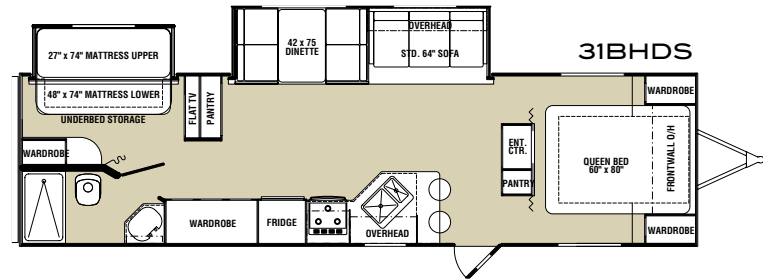

▶ 32RLS IN SLATE DECOR

**HIDE-A-BED SOFA WITH
AIR MATTRESS
(SUPER-SLIDES ONLY)**

**RUGGED I-BEAM FRAME WITH FLUSH
FLOOR SLIDE MECHANISM PROVIDES A
STRONG FOUNDATION**

AIR UNIT

REMOTE

OPTIONS

- 12 Volt Stereo with DVD Player
- A & E Awning
- A/C 13.5 BTU Ducted
- A/C 15.0 BTU Ducted
- AM/FM CD/DVD Player
- Bedroom Carpet and Pad
- Living Area Carpet and Pad
- Chair (28RLS Only)
- 30# Propane Tanks
- TV Antenna
- Free Standing Dinette (4 Chairs)
- Gas/Electric DSI Water Heater
- Microwave
- Carrier A/C with Remote Control
- Outside Shower
- Oven with 3 Burner Range
- Roof Ladder
- RVQ Grill
- Safety Glass
- Sink Covers (2)
- Spare Tire/Carrier/Cover
- Stove Cover
- Stabilizer Jacks
- 5.1 AM/FM/CD/DVD Player with 5 Speakers
- Hide-A-Bed Sofa with Air Mattress (Super-Slides Only)

**5" ROOF TRUSS WITH DUCTED AC
AND WALKABLE DECKING**

SPECIFICATIONS

SPECIFICATIONS	19FS	26RKS	26BHS	27BH	27RBS	28RLS	30QBHS	31BHDS	32RLS
Length	22'6"	27'5"	29'	29'2"	29'5"	30'3"	33'10"	34'8"	34'6"
Width (without awning)	96"	96"	96"	96"	96"	96"	96"	96"	96"
*Hitch Dry Weight (Appro.)	480	526	600	539	736	625	733	816	580
*Axle Dry Weight (Appro.)	3264	4000	4612	3992	4712	4964	5674	5874	6232
GVWR (Lbs.)	7480	7526	7600	7539	10896	7625	10893	10976	10740
Total Dry Weight (Lbs.)	3744	4526	5212	4531	5448	5589	6407	6690	6812
Load Capacity (Lbs.)	3736	3000	2388	3008	5448	2036	4486	4286	3928
Tire Size	ST205/75 14C	ST205/75 14C	ST205/75 14C	ST205/75 14C	ST225/75 15D	ST205/75 14C	ST225/75/15D	ST225/75 15D	ST225/75 15D
Fresh Water Tank (Gallons)	40	40	40	40	40	40	40	40	40
Gray Water (Gallons)	40	40	40	40	40	40	40	40	80
Black Water (Gallons)	40	40	40	40	40	40	40	40	40
Unit Height	10'5"	10'5"	11'3"	10'5"	11'3"	11'3"	11'3"	11'3"	11'3"