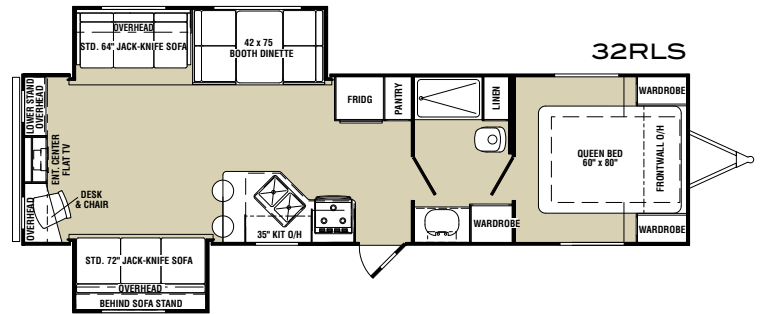

▶ 32RLS IN SLATE DECOR

**HIDE-A-BED SOFA WITH
AIR MATTRESS
(SUPER-SLIDES ONLY)**

**RUGGED I-BEAM FRAME WITH FLUSH
FLOOR SLIDE MECHANISM PROVIDES A
STRONG FOUNDATION**

AIR UNIT

REMOTE

OPTIONS

- 12 Volt Stereo with DVD Player
- A & E Awning
- A/C 13.5 BTU Ducted
- A/C 15.0 BTU Ducted
- AM/FM CD/DVD Player
- Bedroom Carpet and Pad
- Living Area Carpet and Pad
- Chair (28RLS Only)
- 30# Propane Tanks
- TV Antenna
- Free Standing Dinette (4 Chairs)
- Gas/Electric DSI Water Heater
- Microwave
- Carrier A/C with Remote Control
- Outside Shower
- Oven with 3 Burner Range
- Roof Ladder
- RVQ Grill
- Safety Glass
- Sink Covers (2)
- Spare Tire/Carrier/Cover
- Stove Cover
- Stabilizer Jacks
- 5.1 AM/FM/CD/DVD Player with 5 Speakers
- Hide-A-Bed Sofa with Air Mattress (Super-Slides Only)

**5" ROOF TRUSS WITH DUCTED AC
AND WALKABLE DECKING**

SPECIFICATIONS

SPECIFICATIONS	19FS	26RKS	26BHS	27BH	27RBS	28RLS	30QBHS	31BHDS	32RLS
Length	22'6"	27'5"	29'	29'2"	29'5"	30'3"	33'10"	34'8"	34'6"
Width (without awning)	96"	96"	96"	96"	96"	96"	96"	96"	96"
*Hitch Dry Weight (Appro.)	480	526	600	539	736	625	733	816	580
*Axle Dry Weight (Appro.)	3264	4000	4612	3992	4712	4964	5674	5874	6232
GVWR (Lbs.)	7480	7526	7600	7539	10896	7625	10893	10976	10740
Total Dry Weight (Lbs.)	3744	4526	5212	4531	5448	5589	6407	6690	6812
Load Capacity (Lbs.)	3736	3000	2388	3008	5448	2036	4486	4286	3928
Tire Size	ST205/75 14C	ST205/75 14C	ST205/75 14C	ST205/75 14C	ST225/75 15D	ST205/75 14C	ST225/75/15D	ST225/75 15D	ST225/75 15D
Fresh Water Tank (Gallons)	40	40	40	40	40	40	40	40	40
Gray Water (Gallons)	40	40	40	40	40	40	40	40	80
Black Water (Gallons)	40	40	40	40	40	40	40	40	40
Unit Height	10'5"	10'5"	11'3"	10'5"	11'3"	11'3"	11'3"	11'3"	11'3"