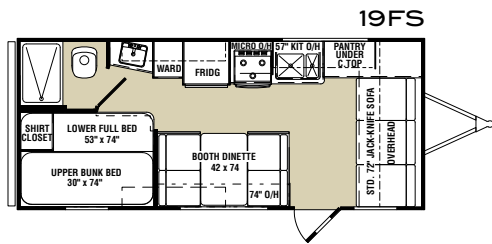

▶ 32RLS IN SLATE DECOR

**HIDE-A-BED SOFA WITH
AIR MATTRESS
(SUPER-SLIDES ONLY)**

**RUGGED I-BEAM FRAME WITH FLUSH
FLOOR SLIDE MECHANISM PROVIDES A
STRONG FOUNDATION**

AIR UNIT

REMOTE

OPTIONS

- 12 Volt Stereo with DVD Player
- A & E Awning
- A/C 13.5 BTU Ducted
- A/C 15.0 BTU Ducted
- AM/FM CD/DVD Player
- Bedroom Carpet and Pad
- Living Area Carpet and Pad
- Chair (28RLS Only)
- 30# Propane Tanks
- TV Antenna
- Free Standing Dinette (4 Chairs)
- Gas/Electric DSI Water Heater
- Microwave
- Carrier A/C with Remote Control
- Outside Shower
- Oven with 3 Burner Range
- Roof Ladder
- RVQ Grill
- Safety Glass
- Sink Covers (2)
- Spare Tire/Carrier/Cover
- Stove Cover
- Stabilizer Jacks
- 5.1 AM/FM/CD/DVD Player with 5 Speakers
- Hide-A-Bed Sofa with Air Mattress (Super-Slides Only)

**5" ROOF TRUSS WITH DUCTED AC
AND WALKABLE DECKING**

SPECIFICATIONS

SPECIFICATIONS	19FS	26RKS	26BHS	27BH	27RBS	28RLS	30QBHS	31BHDS	32RLS
Length	22'6"	27'5"	29'	29'2"	29'5"	30'3"	33'10"	34'8"	34'6"
Width (without awning)	96"	96"	96"	96"	96"	96"	96"	96"	96"
*Hitch Dry Weight (Appro.)	480	526	600	539	736	625	733	816	580
*Axle Dry Weight (Appro.)	3264	4000	4612	3992	4712	4964	5674	5874	6232
GVWR (Lbs.)	7480	7526	7600	7539	10896	7625	10893	10976	10740
Total Dry Weight (Lbs.)	3744	4526	5212	4531	5448	5589	6407	6690	6812
Load Capacity (Lbs.)	3736	3000	2388	3008	5448	2036	4486	4286	3928
Tire Size	ST205/75 14C	ST205/75 14C	ST205/75 14C	ST205/75 14C	ST225/75 15D	ST205/75 14C	ST225/75/15D	ST225/75 15D	ST225/75 15D
Fresh Water Tank (Gallons)	40	40	40	40	40	40	40	40	40
Gray Water (Gallons)	40	40	40	40	40	40	40	40	80
Black Water (Gallons)	40	40	40	40	40	40	40	40	40
Unit Height	10'5"	10'5"	11'3"	10'5"	11'3"	11'3"	11'3"	11'3"	11'3"