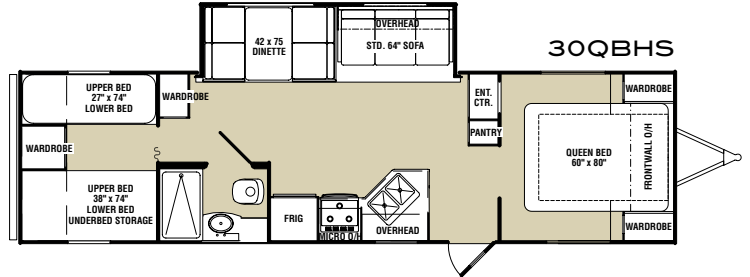

▶ 32RLS IN SLATE DECOR

**HIDE-A-BED SOFA WITH
AIR MATTRESS
(SUPER-SLIDES ONLY)**

**RUGGED I-BEAM FRAME WITH FLUSH
FLOOR SLIDE MECHANISM PROVIDES A
STRONG FOUNDATION**

AIR UNIT

REMOTE

OPTIONS

- 12 Volt Stereo with DVD Player
- A & E Awning
- A/C 13.5 BTU Ducted
- A/C 15.0 BTU Ducted
- AM/FM CD/DVD Player
- Bedroom Carpet and Pad
- Living Area Carpet and Pad
- Chair (28RLS Only)
- 30# Propane Tanks
- TV Antenna
- Free Standing Dinette (4 Chairs)
- Gas/Electric DSI Water Heater
- Microwave
- Carrier A/C with Remote Control
- Outside Shower
- Oven with 3 Burner Range
- Roof Ladder
- RVQ Grill
- Safety Glass
- Sink Covers (2)
- Spare Tire/Carrier/Cover
- Stove Cover
- Stabilizer Jacks
- 5.1 AM/FM/CD/DVD Player with 5 Speakers
- Hide-A-Bed Sofa with Air Mattress (Super-Slides Only)

**5" ROOF TRUSS WITH DUCTED AC
AND WALKABLE DECKING**

SPECIFICATIONS

SPECIFICATIONS	19FS	26RKS	26BHS	27BH	27RBS	28RLS	30QBHS	31BHDS	32RLS
Length	22'6"	27'5"	29'	29'2"	29'5"	30'3"	33'10"	34'8"	34'6"
Width (without awning)	96"	96"	96"	96"	96"	96"	96"	96"	96"
*Hitch Dry Weight (Appro.)	480	526	600	539	736	625	733	816	580
*Axle Dry Weight (Appro.)	3264	4000	4612	3992	4712	4964	5674	5874	6232
GVWR (Lbs.)	7480	7526	7600	7539	10896	7625	10893	10976	10740
Total Dry Weight (Lbs.)	3744	4526	5212	4531	5448	5589	6407	6690	6812
Load Capacity (Lbs.)	3736	3000	2388	3008	5448	2036	4486	4286	3928
Tire Size	ST205/75 14C	ST205/75 14C	ST205/75 14C	ST205/75 14C	ST225/75 15D	ST205/75 14C	ST225/75/15D	ST225/75 15D	ST225/75 15D
Fresh Water Tank (Gallons)	40	40	40	40	40	40	40	40	40
Gray Water (Gallons)	40	40	40	40	40	40	40	40	80
Black Water (Gallons)	40	40	40	40	40	40	40	40	40
Unit Height	10'5"	10'5"	11'3"	10'5"	11'3"	11'3"	11'3"	11'3"	11'3"