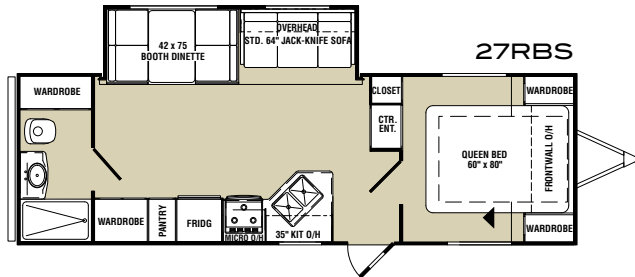

▶ 32RLS IN SLATE DECOR

**HIDE-A-BED SOFA WITH
AIR MATTRESS
(SUPER-SLIDES ONLY)**

**RUGGED I-BEAM FRAME WITH FLUSH
FLOOR SLIDE MECHANISM PROVIDES A
STRONG FOUNDATION**

AIR UNIT

REMOTE

OPTIONS

- 12 Volt Stereo with DVD Player
- A & E Awning
- A/C 13.5 BTU Ducted
- A/C 15.0 BTU Ducted
- AM/FM CD/DVD Player
- Bedroom Carpet and Pad
- Living Area Carpet and Pad
- Chair (28RLS Only)
- 30# Propane Tanks
- TV Antenna
- Free Standing Dinette (4 Chairs)
- Gas/Electric DSI Water Heater
- Microwave
- Carrier A/C with Remote Control
- Outside Shower
- Oven with 3 Burner Range
- Roof Ladder
- RVQ Grill
- Safety Glass
- Sink Covers (2)
- Spare Tire/Carrier/Cover
- Stove Cover
- Stabilizer Jacks
- 5.1 AM/FM/CD/DVD Player with 5 Speakers
- Hide-A-Bed Sofa with Air Mattress (Super-Slides Only)

**5" ROOF TRUSS WITH DUCTED AC
AND WALKABLE DECKING**

SPECIFICATIONS

SPECIFICATIONS	19FS	26RKS	26BHS	27BH	27RBS	28RLS	30QBHS	31BHDS	32RLS
Length	22'6"	27'5"	29'	29'2"	29'5"	30'3"	33'10"	34'8"	34'6"
Width (without awning)	96"	96"	96"	96"	96"	96"	96"	96"	96"
*Hitch Dry Weight (Appro.)	480	526	600	539	736	625	733	816	580
*Axle Dry Weight (Appro.)	3264	4000	4612	3992	4712	4964	5674	5874	6232
GVWR (Lbs.)	7480	7526	7600	7539	10896	7625	10893	10976	10740
Total Dry Weight (Lbs.)	3744	4526	5212	4531	5448	5589	6407	6690	6812
Load Capacity (Lbs.)	3736	3000	2388	3008	5448	2036	4486	4286	3928
Tire Size	ST205/75 14C	ST205/75 14C	ST205/75 14C	ST205/75 14C	ST225/75 15D	ST205/75 14C	ST225/75/15D	ST225/75 15D	ST225/75 15D
Fresh Water Tank (Gallons)	40	40	40	40	40	40	40	40	40
Gray Water (Gallons)	40	40	40	40	40	40	40	40	80
Black Water (Gallons)	40	40	40	40	40	40	40	40	40
Unit Height	10'5"	10'5"	11'3"	10'5"	11'3"	11'3"	11'3"	11'3"	11'3"