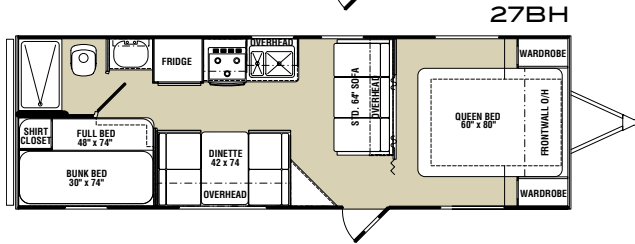

▶ 32RLS IN SLATE DECOR

**HIDE-A-BED SOFA WITH
AIR MATTRESS
(SUPER-SLIDES ONLY)**

**RUGGED I-BEAM FRAME WITH FLUSH
FLOOR SLIDE MECHANISM PROVIDES A
STRONG FOUNDATION**

AIR UNIT

REMOTE

OPTIONS

- 12 Volt Stereo with DVD Player
- A & E Awning
- A/C 13.5 BTU Ducted
- A/C 15.0 BTU Ducted
- AM/FM CD/DVD Player
- Bedroom Carpet and Pad
- Living Area Carpet and Pad
- Chair (28RLS Only)
- 30# Propane Tanks
- TV Antenna
- Free Standing Dinette (4 Chairs)
- Gas/Electric DSI Water Heater
- Microwave
- Carrier A/C with Remote Control
- Outside Shower
- Oven with 3 Burner Range
- Roof Ladder
- RVQ Grill
- Safety Glass
- Sink Covers (2)
- Spare Tire/Carrier/Cover
- Stove Cover
- Stabilizer Jacks
- 5.1 AM/FM/CD/DVD Player with 5 Speakers
- Hide-A-Bed Sofa with Air Mattress (Super-Slides Only)

**5" ROOF TRUSS WITH DUCTED AC
AND WALKABLE DECKING**

SPECIFICATIONS

SPECIFICATIONS	19FS	26RKS	26BHS	27BH	27RBS	28RLS	30QBHS	31BHDS	32RLS
Length	22'6"	27'5"	29'	29'2"	29'5"	30'3"	33'10"	34'8"	34'6"
Width (without awning)	96"	96"	96"	96"	96"	96"	96"	96"	96"
*Hitch Dry Weight (Appro.)	480	526	600	539	736	625	733	816	580
*Axle Dry Weight (Appro.)	3264	4000	4612	3992	4712	4964	5674	5874	6232
GVWR (Lbs.)	7480	7526	7600	7539	10896	7625	10893	10976	10740
Total Dry Weight (Lbs.)	3744	4526	5212	4531	5448	5589	6407	6690	6812
Load Capacity (Lbs.)	3736	3000	2388	3008	5448	2036	4486	4286	3928
Tire Size	ST205/75 14C	ST205/75 14C	ST205/75 14C	ST205/75 14C	ST225/75 15D	ST205/75 14C	ST225/75/15D	ST225/75 15D	ST225/75 15D
Fresh Water Tank (Gallons)	40	40	40	40	40	40	40	40	40
Gray Water (Gallons)	40	40	40	40	40	40	40	40	80
Black Water (Gallons)	40	40	40	40	40	40	40	40	40
Unit Height	10'5"	10'5"	11'3"	10'5"	11'3"	11'3"	11'3"	11'3"	11'3"