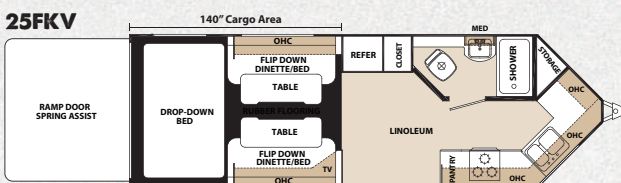

XLR VIPER TRAVEL TRAILER SPECIFICATIONS

Model	Hitch Weight	Ship Weight	GVWR Length	Cargo Capacity	Exterior Length	Exterior Height	Exterior Width	Fresh Water	Gray Water	Black Water	Awing Size
23FBV	779	6123	9579	3456	25'0"	11'0"	102"	100	32	32	18'
25FKV	1003	6137	9803	3666	27'9"	11'0"	102"	100	32	32	18'
29CKV	1304	7329	11464	4135	32'3"	11'0"	102"	100	32	32	18'
29MBV	1364	7385	11524	4139	31'6"	11'0"	102"	100	64	32	23'

23FBV

25FKV

29CKV

29MBV

YOUR XLR VIPER DEALER

XLR
Gear Up And Go!

Learn More
Scan this barcode using a QR Reader on your smart phone to learn more about Forest River.

A Berkshire Hathaway company.

CHECK US OUT ON:

FOREST RIVER
2431 E. Kercher Road ■ Goshen, IN 46526
E-mail: XLInfo@forestriverinc.com
Phone: 574-975-0279 ■ Fax: 574-343-5909
www.forestriverinc.com/XLR
www.forestriveraccessories.com

Actual towing capacity is dependent on your particular loading and towing circumstances, which includes GVWR, GAWR and GCWR, as well as adequate trailer brakes. Please refer to the Owners Manual of your vehicle for further information. Floor plans, features and specifications are subject to change without notice. 8/11/10K ©2011 XLR