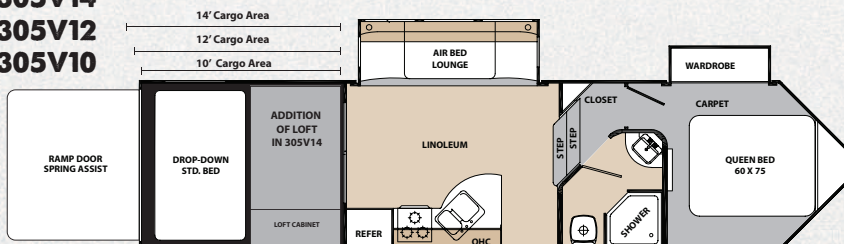

VIPER'S V-NOSE ADVANTAGES

- Increased aerodynamics for easier towing
- 75 Cubic feet of storage capacity at the V-nose
- Improved fuel efficiency
- Decreased wind resistance

This Fifth Wheel is available in 3 garage lengths to accommodate all your gear!