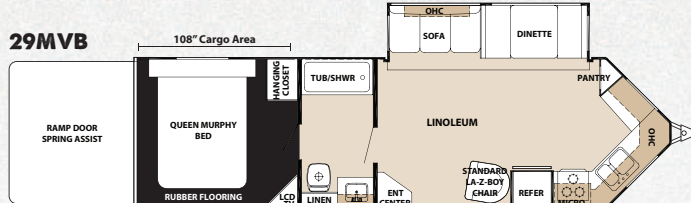

29MBV

YOUR XLR VIPER DEALER

XLR
Gear Up And Go!

Learn More
Scan this barcode using a QR Reader on your smart phone to learn more about Forest River.

A Berkshire Hathaway company.

CHECK US OUT ON:

FOREST RIVER
2431 E. Kercher Road ■ Goshen, IN 46526
E-mail: XLInfo@forestriverinc.com
Phone: 574-975-0279 ■ Fax: 574-343-5909
www.forestriverinc.com/XLR
www.forestriveraccessories.com

Actual towing capacity is dependent on your particular loading and towing circumstances, which includes GVWR, GAWR and GCWR, as well as adequate trailer brakes. Please refer to the Owners Manual of your vehicle for further information. Floor plans, features and specifications are subject to change without notice. 8/11/10K ©2011 XLR