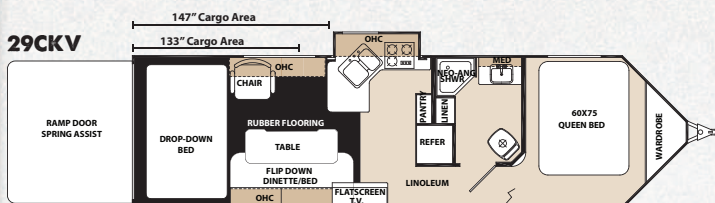

XLR VIPER TRAVEL TRAILER SPECIFICATIONS

Model	Hitch Weight	Ship Weight	GVWR Length	Cargo Capacity	Exterior Length	Exterior Height	Exterior Width	Fresh Water	Gray Water	Black Water	Awing Size
23FBV	779	6123	9579	3456	25'0"	11'0"	102"	100	32	32	18'
25FKV	1003	6137	9803	3666	27'9"	11'0"	102"	100	32	32	18'
29CKV	1304	7329	11464	4135	32'3"	11'0"	102"	100	32	32	18'
29MBV	1364	7385	11524	4139	31'6"	11'0"	102"	100	64	32	23'

23FBV

25FKV

29CKV

29MBV

YOUR XLR VIPER DEALER

XLR
Gear Up And Go!

Learn More
Scan this barcode using a QR Reader on your smart phone to learn more about Forest River.

A Berkshire Hathaway company.

CHECK US OUT ON:

FOREST RIVER
2431 E. Kercher Road ■ Goshen, IN 46526
E-mail: XLInfo@forestriverinc.com
Phone: 574-975-0279 ■ Fax: 574-343-5909
www.forestriverinc.com/XLR
www.forestriveraccessories.com

Actual towing capacity is dependent on your particular loading and towing circumstances, which includes GVWR, GAWR and GCWR, as well as adequate trailer brakes. Please refer to the Owners Manual of your vehicle for further information. Floor plans, features and specifications are subject to change without notice. 8/11/10K ©2011 XLR