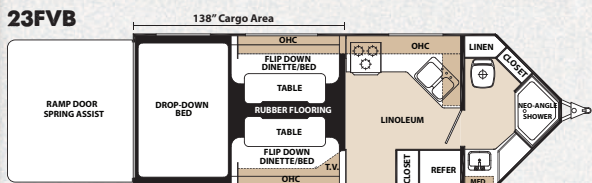

XLR VIPER TRAVEL TRAILER SPECIFICATIONS

Model	Hitch Weight	Ship Weight	GVWR Length	Cargo Capacity	Exterior Length	Exterior Height	Exterior Width	Fresh Water	Gray Water	Black Water	Awing Size
23FBV	779	6123	9579	3456	25'0"	11'0"	102"	100	32	32	18'
25FKV	1003	6137	9803	3666	27'9"	11'0"	102"	100	32	32	18'
29CKV	1304	7329	11464	4135	32'3"	11'0"	102"	100	32	32	18'
29MBV	1364	7385	11524	4139	31'6"	11'0"	102"	100	64	32	23'

23FBV

25FKV

29CKV

29MBV

YOUR XLR VIPER DEALER

XLR
Gear Up And Go!

Learn More
Scan this barcode using a QR Reader on your smart phone to learn more about Forest River.

A Berkshire Hathaway company.

CHECK US OUT ON:

FOREST RIVER
2431 E. Kercher Road ■ Goshen, IN 46526
E-mail: XLInfo@forestriverinc.com
Phone: 574-975-0279 ■ Fax: 574-343-5909
www.forestriverinc.com/XLR
www.forestriveraccessories.com

Actual towing capacity is dependent on your particular loading and towing circumstances, which includes GVWR, GAWR and GCWR, as well as adequate trailer brakes. Please refer to the Owners Manual of your vehicle for further information. Floor plans, features and specifications are subject to change without notice. 8/11/10K ©2011 XLR